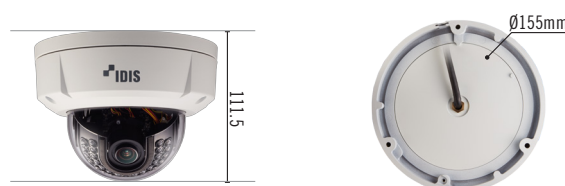

DIMENSIONS

(Unit - mm)